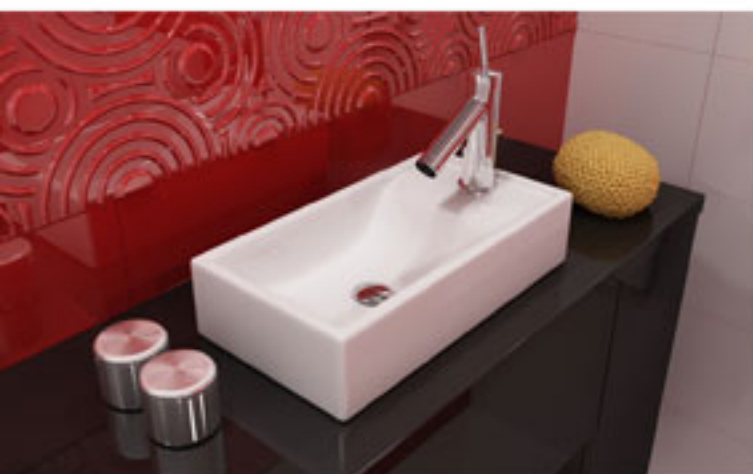

Close coupled WC vertical outlet 15710 - 15772

Toilet seat 10802, 10812

The avant-garde Froid series is for those who go in for modern and functional solutions in cubistic forms. Experiment with shape, colour and form when designing your bathroom to achieve an original and geometric decor.