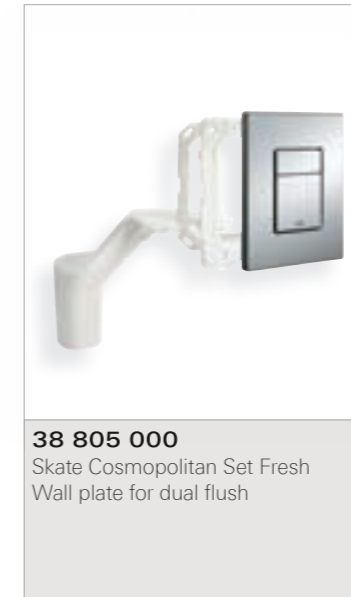

**38 554 001**  
Rapid SL for Basin

**38 553 001**  
Rapid SL for Bidet

**38 786 001**  
Rapid SL for Urinal  
1.13 and 1.30 m height  
for manual actuation  
or infra-red electronic

Creating innovative solutions for everyday problems is something that GROHE is proud of. GROHE Fresh brings a new level of convenience to the bathroom. It allows you to have the best of both worlds – the clean lines achieved from choosing a concealed cisterns and the continuous hygiene and cleanliness associated with cistern blocks. Until now, it was not possible to access a concealed cistern to add a cleaning block. GROHE Fresh features an easy-to-open actuation plate, which gives access to a slide that delivers the tablet into the cistern. The entire process takes seconds, thanks to the hinged plate that opens like a door.

GROHE Fresh is compatible with all GROHE concealed cisterns with small actuation plates – whether it's a new installation project or the upgrade of an existing one. It is offered as a set with the actuation plate of your choice, or as retrofit accessory to use with your current cistern and plate. For older cisterns, simply remove the fixing frame, add the slide to the cistern and attach the new frame, then re-connect the pneumatic hose to the actuation plate. For cisterns without the AV1 flushing valve, a complete upgrade kit is available.

Open actuation of the cistern with a fingertip.

Choose any odor block or cleaning tab.

Slide in the cleaning tab.

Close and flush!

**38 805 000**  
Skate Cosmopolitan Set Fresh  
Wall plate for dual flush