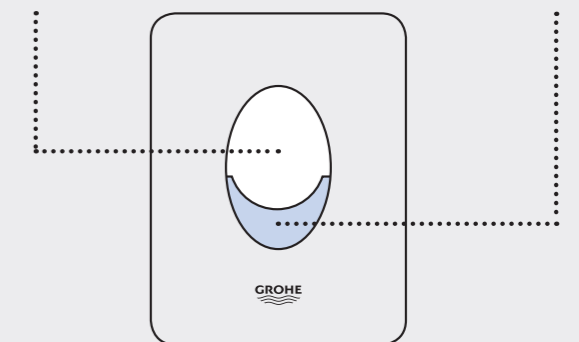

## Choice and flexibility

Whatever the size and shape of your bathroom, with Rapid SL you're no longer restricted to four walls. Thanks to our versatile frame system, the layout and design choices for your new bathroom are endless – the only limit is your imagination. Mid- and full-height walls can be introduced not only to 'zone' wet and dry areas but to provide additional space for basins and bidets, while our corner solutions allow you to utilize tight spaces. Concealed WC cisterns are ideal for installation with a back-to-wall toilet pan in furniture or in a cavity.

## Design and technology

As with all our products, Rapid SL offers a host of other benefits. Our concealed cisterns are unbelievably quiet, and this is enhanced when the cistern is fixed to an installation frame rather than the wall. They can be fitted with either dual or single flush plates designed to complement our faucet collections – choose a dual flush model and you can save water by flushing with a reduced water volume.

For further information on Rapid SL and masonry installation frames visit our website: [www.grohe.com](http://www.grohe.com) or see our special Sanitary Systems brochure.

Press the large button and flush with the entire water volume.

Press the Eco button and flush with a reduced three-litre volume.

Choose dual flush technology and use up to 50% less water.