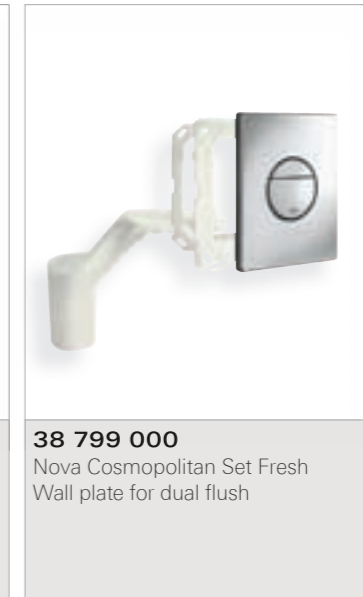

**38 554 001**  
Rapid SL for Basin

**38 553 001**  
Rapid SL for Bidet

**38 786 001**  
Rapid SL for Urinal  
1.13 and 1.30 m height  
for manual actuation  
or infra-red electronic

Creating innovative solutions for everyday problems is something that GROHE is proud of. GROHE Fresh brings a new level of convenience to the bathroom. It allows you to have the best of both worlds – the clean lines achieved from choosing a concealed cisterns and the continuous hygiene and cleanliness associated with cistern blocks. Until now, it was not possible to access a concealed cistern to add a cleaning block. GROHE Fresh features an easy-to-open actuation plate, which gives access to a slide that delivers the tablet into the cistern. The entire process takes seconds, thanks to the hinged plate that opens like a door.

GROHE Fresh is compatible with all GROHE concealed cisterns with small actuation plates – whether it's a new installation project or the upgrade of an existing one. It is offered as a set with the actuation plate of your choice, or as retrofit accessory to use with your current cistern and plate. For older cisterns, simply remove the fixing frame, add the slide to the cistern and attach the new frame, then re-connect the pneumatic hose to the actuation plate. For cisterns without the AV1 flushing valve, a complete upgrade kit is available.

Open actuation of the cistern with a fingertip.

Choose any odor block or cleaning tab.

Slide in the cleaning tab.

Close and flush!

**38 805 000**  
Skate Cosmopolitan Set Fresh  
Wall plate for dual flush