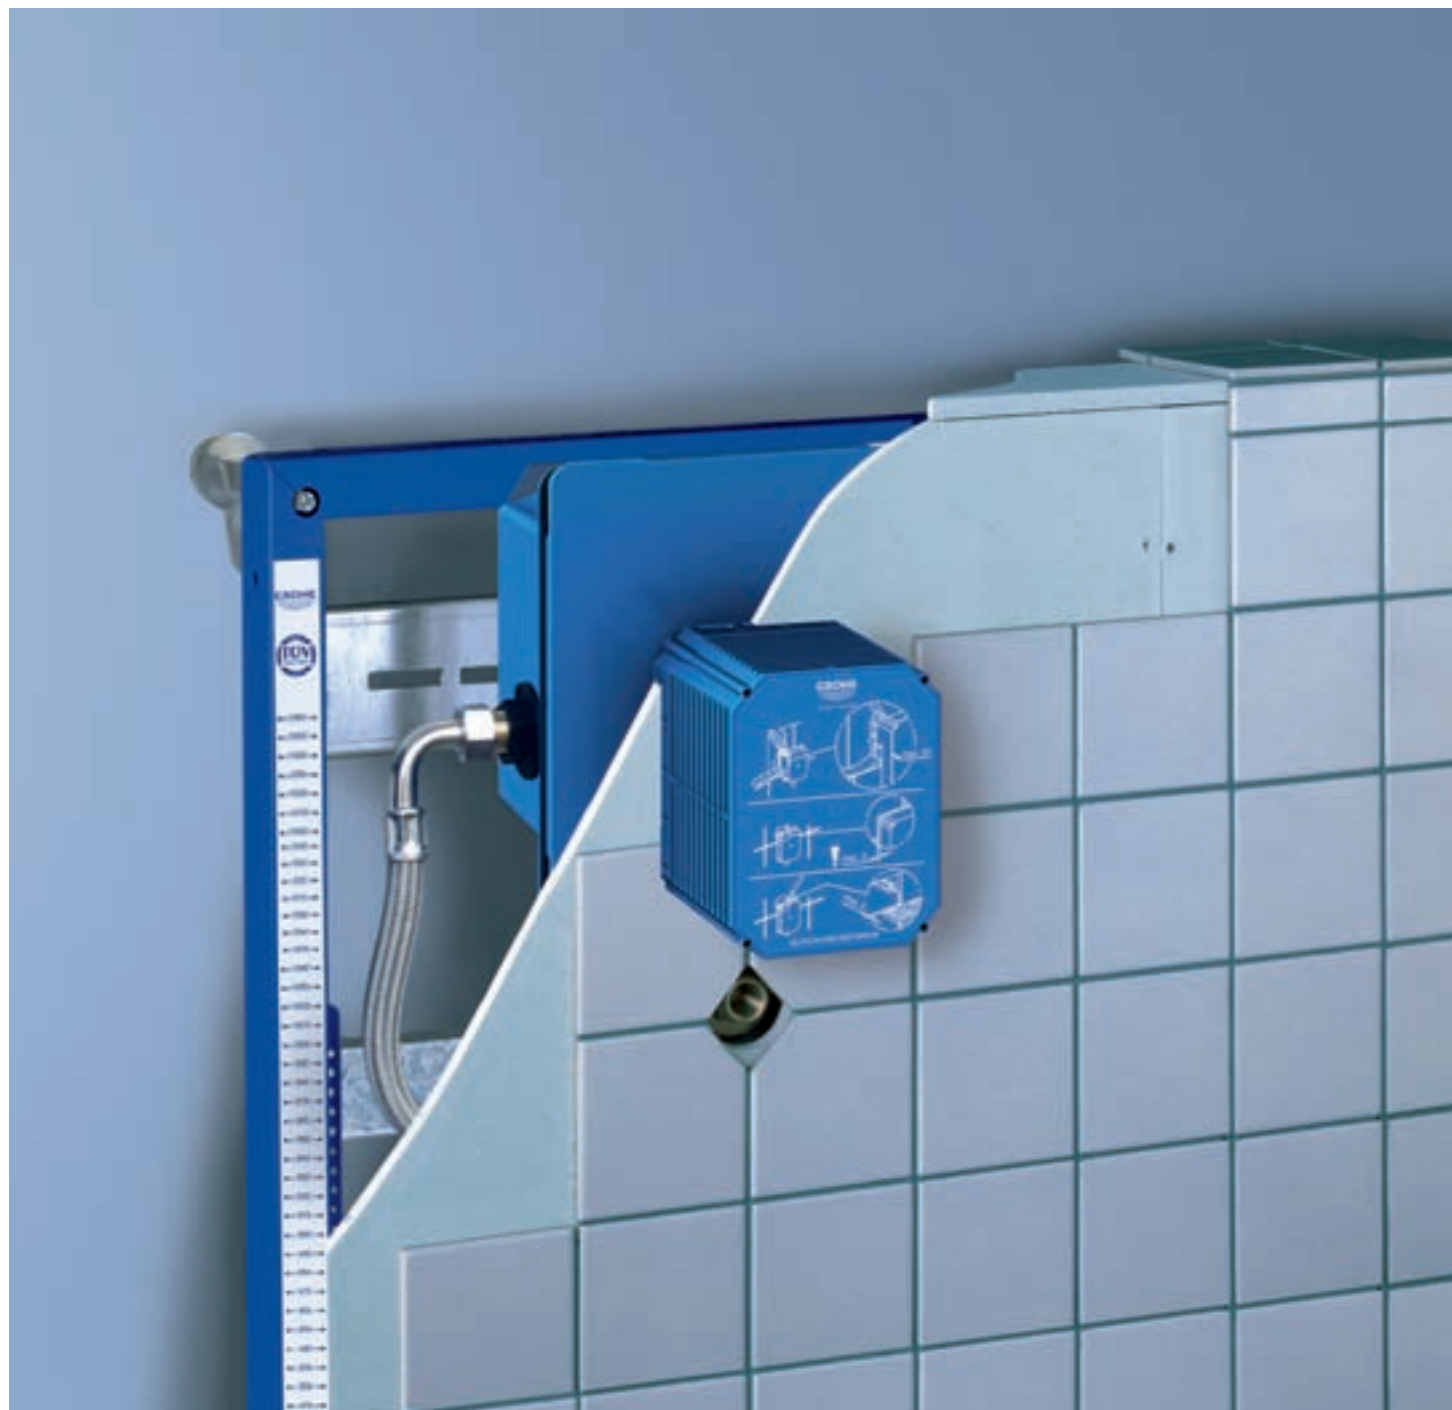

## Choice and flexibility

Whatever the size and shape of your bathroom, with Rapid SL you're no longer restricted to four walls. Thanks to our versatile frame system, the layout and design choices for your new bathroom are endless – the only limit is your imagination. Mid- and full-height walls can be introduced not only to 'zone' wet and dry areas but to provide additional space for basins and bidets, while our corner solutions allow you to utilize tight spaces. Concealed WC cisterns are ideal for installation with a back-to-wall toilet pan in furniture or in a cavity.

## Design and technology

As with all our products, Rapid SL offers a host of other benefits. Our concealed cisterns are unbelievably quiet, and this is enhanced when the cistern is fixed to an installation frame rather than the wall. They can be fitted with either dual or single flush plates designed to complement our faucet collections – choose a dual flush model and you can save water by flushing with a reduced water volume.

# GROHE RAPIDO U

Rapido U is our universal concealed body for the installation of urinals. With a depth of only 80 mm, Rapido U can be used with a choice of manual or electronic actuation plates. Electronic actuation plates feature the latest energy-efficient technology for reduced power consumption. They can be either battery or mains (230V) operated, while the standardization of the plate sizes means that it is now possible to upgrade from manual to electronic at a later date. Available in Cosmopolitan, Contemporary and Authentic design styles, the plates complement the GROHE range of WC actuation plates – allowing for a coordinated look throughout your project.