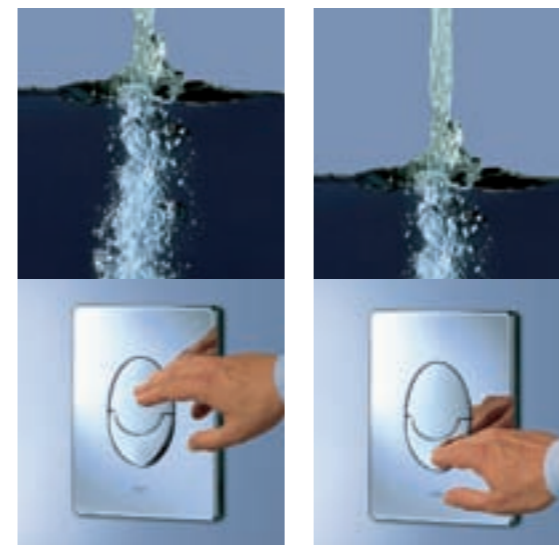

Simple installation

Whether you are planning a new project or modernising your existing bathroom, our Rapid SL frame system ensures hassle-free bathroom installation. Frames can either be built into stud walls or placed in front of a brick or stud wall – so there's no need to spend time and money hacking off old tiling. The frame is simply secured in place during the construction or refurbishment of your bathroom and concealed behind a wall.

Design and technology

As with all our products, Rapid SL offers a host of other benefits. Our concealed cisterns are unbelievably quiet, and this is enhanced when the cistern is fixed to an installation frame rather than the wall. They can be fitted with either dual or single flush plates designed to complement our faucet collections – choose a dual flush model and you can save water by flushing with a reduced water volume.

For further information on Rapid SL and masonry installation frames visit our website: www.grohe.com or see our special Sanitary Systems brochure.